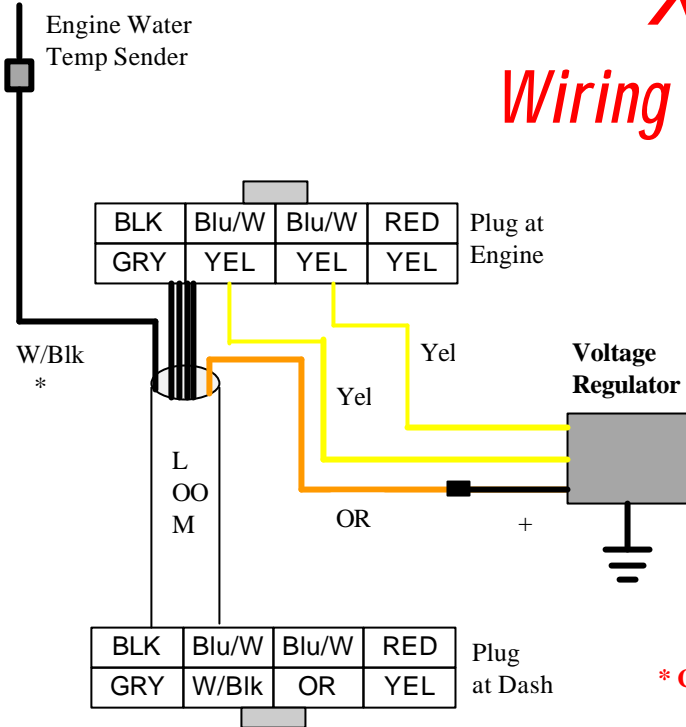

Rotax Engine Wiring

Water temp Gauge

Xair
Wiring Diagram

* Colours can be different