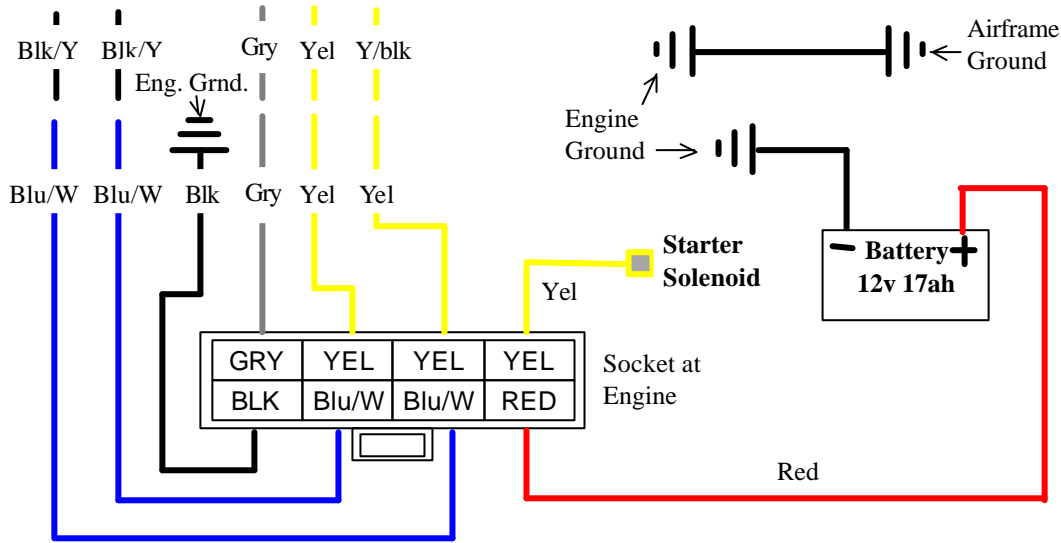

Rotax Engine Wiring

Water temp Gauge

Xair
Wiring Diagram

* Colours can be different