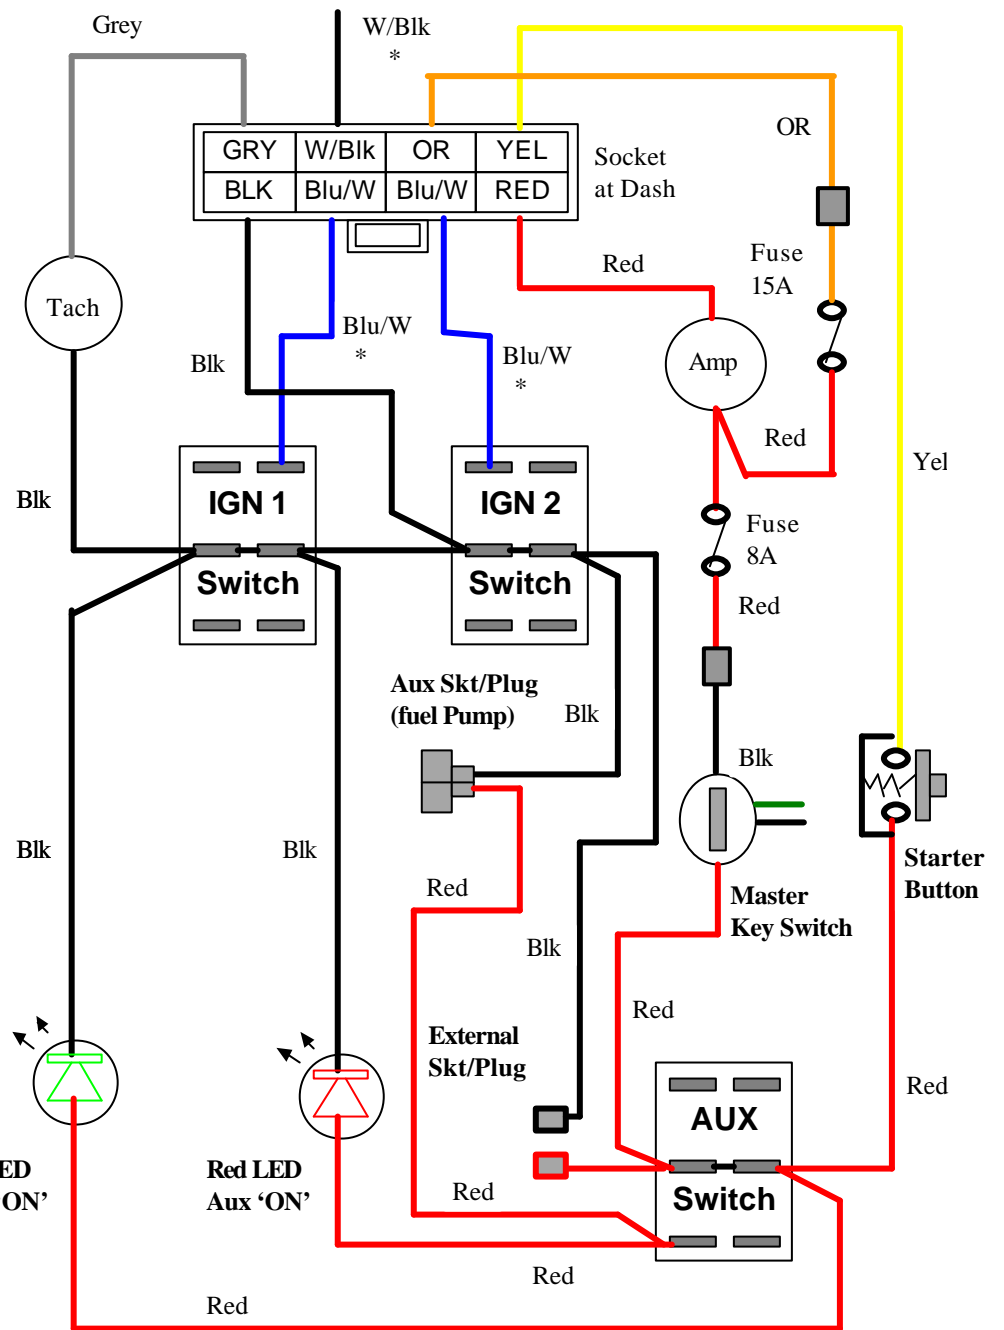

Rotax Engine Wiring

Water temp Gauge

Xair
Wiring Diagram

* Colours can be different